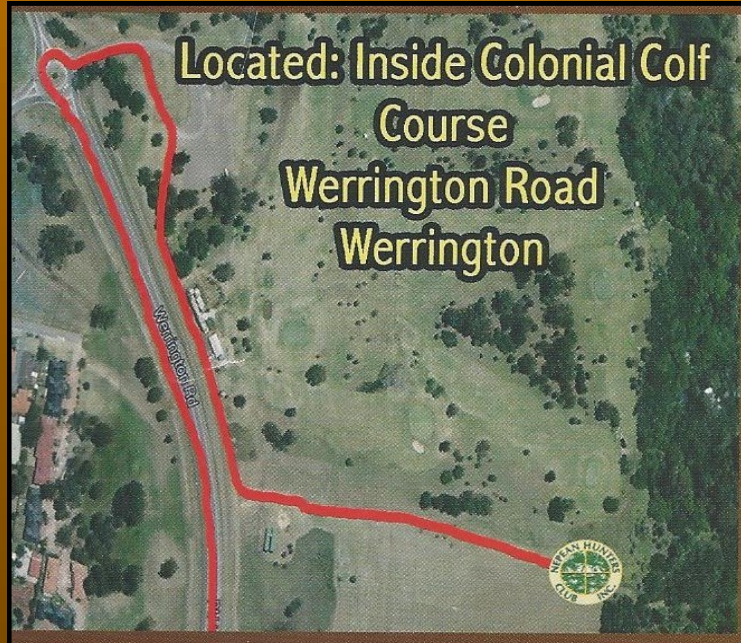

- ◆ The life size game targets have marked score zones.
- ◆ Field tips of the same weight as the intended broadheads are used instead.
- ◆ A round of 3D archery consists of 30 targets, in 2 units of 15.
- ◆ Targets are set at a distance varying from 10 to 40 meters.

2018 3D Shoot Dates

Jan 14th
Feb 11th
Mar 11th
Apr 8th
May 13th
June 10th
July 8th
Aug 12th
Sept 9th
Oct 14th
Nov 11th
Dec 9th

Located: Inside Colonial Golf Course
Werrington Road
Werrington

Cost \$15.00 for members of the N.H.C. (Must show current membership card.)
Non members \$30.00 (must be a current member of an accredited archery association.) Juniors 13-18 years \$10.00, children under 13 years free.